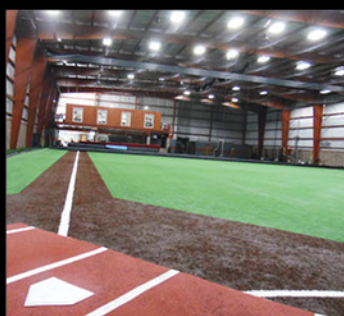

*For more Information:
contact us at 732-919-0202
extremespeedschool@gmail.com*

**SPORTS
CITY**

269 Squankum Road, Farmingdale, NJ (behind Howell Ice Arena) www.extremespeedschool.com